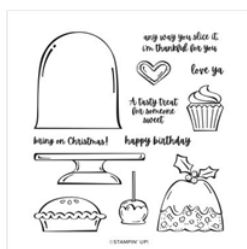

# Supply List

Peggy Noe

[peggy@prettypapercards.com](mailto:peggy@prettypapercards.com)

<http://prettypapercards.com>

[Sweets & Treats  
Photopolymer  
Stamp Set -  
156561](#)

Price: \$17.00

[Shimmery White 8-  
1/2" X 11"  
Cardstock -  
101910](#)