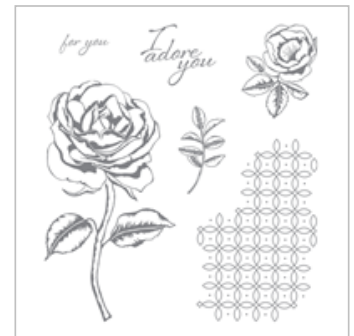

[Graceful Garden Wood-Mount Stamp Set](#)

[Set](#)

143846

$27.00