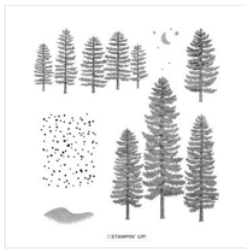

Forever Forest Father's Day card

Supply List

Susie Wood
(641) 660-2537

ds52wood@gmail.com

www.susiewood.stampinup.net

[Forever Forest
Cling Stamp Set -
162054](#)

Price: \$26.00

[Flowering Zinnias
12" X 12" \(30.5 X
30.5 Cm\) Designer
Series Paper -
163469](#)

Price: \$12.50

[Old Olive 8-1/2" X
11" Cardstock -
100702](#)

Price: \$14.00

[Crumb Cake 8-1/2"
X 11" Cardstock -
120953](#)

Price: \$14.00

[Basic White 8-1/2"
X 11" Cardstock -
159276](#)

Price: \$13.00

[Old Olive Classic
Stampin' Pad -
147090](#)