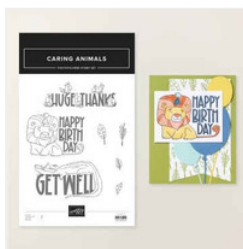

[Caring Animals Photopolymer Stamp Set (English) - 167804](#)

Price: $21.00