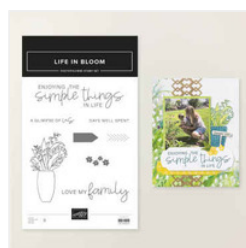

[Life In Bloom Photopolymer Stamp Set (English) - 167864](#)

Price: $21.00