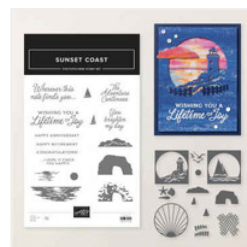

Price: \$7.00

[2026-2028 In Color™ Painted Patterns 12" X 12" \(30.5 X 30.5 Cm\) Designer Series Paper - 167755](#)

Price: \$19.00

[Water & Dotted Lines 12" X 12" \(30.5 X 30.5 Cm\) Decorative Masks - 167760](#)

Price: \$21.00

[Sunset Coast Bundle \(English\) - 167781](#)

Price: \$55.75

[You're The Best Photopolymer Stamp Set \(English\) - 167798](#)

Price: \$21.00

[White Gel Pens - 166642](#)

Price: \$9.00

[Basic Black Hybrid Stampin' Pad - 166648](#)