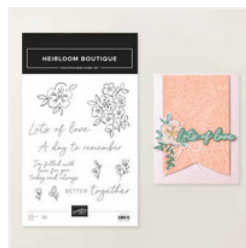

Price: \$38.00

[Heirloom Boutique Photopolymer Stamp Set \(English\) - 167725](#)

Price: \$21.00

[Velvet Meadow 12" X 12" \(30.5 X 30.5 Cm\) Specialty Designer Series Paper - 167904](#)

Price: \$17.00

[Lily Of The Valley Bundle \(English\) - 167943](#)