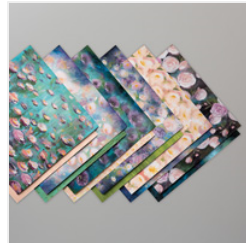

[Perennial Essence Designer Series Paper - 149100](#)

Price: $11.50