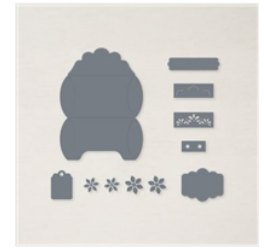

Cup of Tea Supply List

Lorri Heiling
lorriheiling@gmail.com
confessionsofastampingaddict.com

Cup Of Tea Bundle
(English) - 158667

Price: \$45.00

Cup Of Tea
Photopolymer
Stamp Set
(English) - 158661

Price: \$23.00

Teacup Dies -
160186

Price: \$27.00

Stylish Shapes
Dies - 159183

Price: \$30.00

Pretty Pillowbox
Dies - 156321

Price: \$34.00

Tea Boutique 6" X
6" (15.2 X 15.2
Cm) Designer
Series Paper -
158659

Price: \$12.00