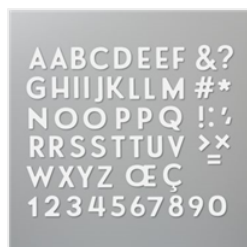

Price: \$31.50

[Sweet Ice Cream Photopolymer Stamp Set - 154456](#)

Price: \$17.00

[Detailed Trio Punch - 146320](#)

Price: \$20.00

[Ice Cream Cone Builder Punch - 154241](#)

Price: \$18.00

[Double Oval Punch - 154242](#)

Price: \$22.00

[Ice Cream Corner Designer Series Paper - 154567](#)

Price: \$11.50

[Playful Alphabet Dies - 152706](#)

Price: \$34.00

[Happy Dies \(En\) - 152708](#)

Price: \$30.00

[Bermuda Bay 8-1/2" X 11" Cardstock - 131197](#)