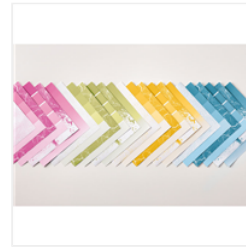

Supply List

Place Order
liz.yuille@artlover.com

[Colorful Seasons
Photopolymer
Stamp Set \(En\) -
143726](#)

Price: £25.00

[Seasonal Layers
Dies - 143751](#)

Price: £31.00

[Colorful Seasons
Photopolymer
Bundle - 145348](#)

Price: £48.50

[Color Theory
Designer Series
Paper Stack -
144193](#)

Price: £9.00

[Lots Of Labels
Framelits Dies -
138281](#)

Price: £24.00

[Brights A4
Cardstock -
131282](#)

Price: £7.25

[Whisper White A4
Cardstock -
106549](#)