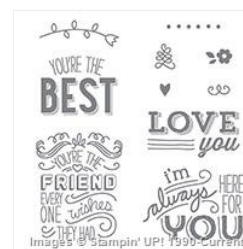

Friendly Wishes Wood-Mount Stamp Set - 138698

Price: $27.00