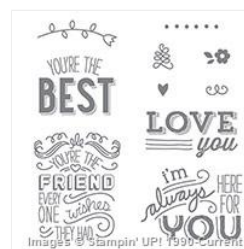

Friendly Wishes Clear-Mount Stamp Set - 139579

Price: $19.00