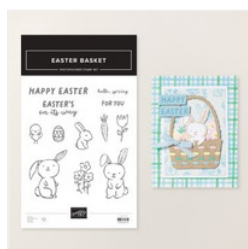

Supply List

Tina Rappe
6082899271

tinarappe@gmail.com
www.stampinstudio.com

[Easter Basket
Photopolymer
Stamp Set
\(English\) - 166940](#)

Price: \$19.00

[Beautifully
Celebrated Bundle
\(English\) - 166975](#)

Price: \$53.00

[Beautiful Pattern
Embossing Folder
- 167097](#)

Price: \$10.50

[Stampin' Cut &
Emboss Machine -
149653](#)

Price: \$140.00

[Shy Shamrock 8-
1/2" X 11"
Cardstock -
163795](#)

Price: \$14.00

[Basic White 8-1/2"
X 11" Cardstock -
166780](#)