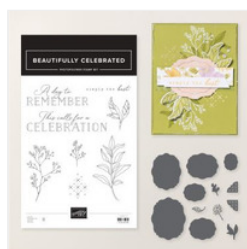

Supply List

Tina Rappe
6082899271

tinarappe@gmail.com
www.stampinstudio.com

[Easter Basket
Photopolymer
Stamp Set
\(English\) - 166940](#)

Price: \$19.00

[Beautifully
Celebrated Bundle
\(English\) - 166975](#)

Price: \$53.00

[Beautiful Pattern
Embossing Folder
- 167097](#)

Price: \$10.50

[Stampin' Cut &
Emboss Machine -
149653](#)

Price: \$140.00

[Shy Shamrock 8-
1/2" X 11"
Cardstock -
163795](#)

Price: \$14.00

[Basic White 8-1/2"
X 11" Cardstock -
166780](#)