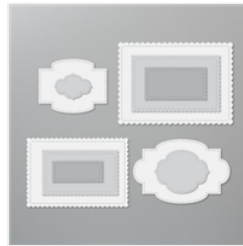

# Pop Up Card - Black and Red Summer Shadows (Copy)

[Shaded Summer Cling Stamp Set - 155783](#)

Price: \$23.00

[Stitched So Sweetly Dies - 151690](#)

Price: \$32.00

[Blackberry Beauty Ephemera Pack - 156469](#)

Price: \$6.00

[Be Dazzling 6" X 6" \(15.2 X 15.2 Cm\) Specialty Paper - 156629](#)