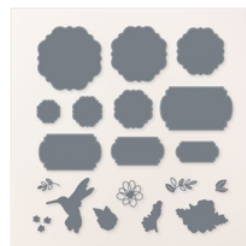

Price: \$11.00

[Stampin' Cut & Emboss Machine - 149653](#)

Price: \$140.00

[Textured Notes Dies - 165555](#)

Price: \$31.00

[Thoughtful Expressions Dies - 162821](#)

Price: \$37.00

[Exposed Brick 3D Embossing Folder - 161600](#)