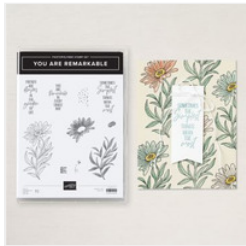

Your are Remarkable/Full of Life DSP

Supply List

Rachel Brumley
(479) 6443318

rachel@stampwithrachel.com
<http://www.stampwithrachel.com>

[You Are Remarkable Photopolymer Stamp Set \(English\) - 165445](#)

Price: \$20.00

[Something Fancy Cling Stamp Set \(English\) - 160416](#)

Price: \$23.00

[Basic White 8-1/2" X 11" Cardstock - 159276](#)

Price: \$13.00

[Basic White 8-1/2" X 11" Thick Cardstock - 159229](#)