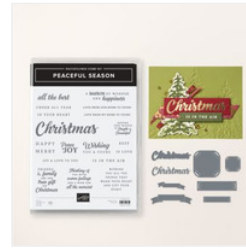

Painted Trees 3D Embossing Folder

Supply List

Susie Wood

(641) 660-2537

ds52wood@gmail.com

www.susiewood.stampinup.net

[Stampin' Cut & Emboss Machine - 149653](#)

Price: \$140.00

[Painted Trees 3D Embossing Folder - 164026](#)

Price: \$11.00

[Specialty Plate - 154711](#)

Price: \$11.00

[Peaceful Season Bundle \(English\) - 164021](#)

Price: \$52.00

[Peaceful Season Photopolymer Stamp Set \(English\) - 164145](#)