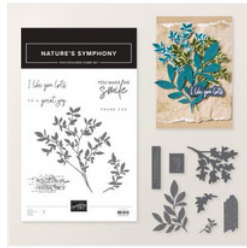

# Nature's Symphony Supply List

Rachel Brumley  
(479) 6443318

[rachel@stampwithrachel.com](mailto:rachel@stampwithrachel.com)  
<http://www.stampwithrachel.com>

[Nature's  
Symphony  
Photopolymer  
Stamp Set  
\(English\) - 166919](#)

Price: \$19.00

[Nature's  
Symphony Bundle  
\(English\) - 166926](#)

Price: \$46.75

[The Right Words  
Cling Stamp Set  
\(English\) - 165316](#)

Price: \$26.00

[Very Vanilla 8-1/2"  
X 11" Thick  
Cardstock -  
144237](#)

Price: \$9.00

[Old Olive 8-1/2" X  
11" Cardstock -  
100702](#)

Price: \$14.00

[Nature Walk 12" X  
12" \(30.5 X 30.5  
Cm\) Designer  
Series Paper -  
166912](#)

Price: \$12.50

[Very Vanilla  
Medium Envelopes  
- 107300](#)