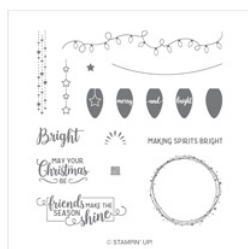

Supply List

Angel Shaver

316-377-0807

angelstamps@hotmail.com

angelstamps1.blogspot.com

[Making Christmas Bright Photopolymer Stamp Set - 148046](#)

Price: \$21.00

[His Light Clear-Mount Stamp Set - 147736](#)

Price: \$16.00

[Smoky Slate 8-1/2" X 11" Cardstock - 131202](#)

Price: \$14.00

[Very Vanilla 8-1/2" X 11" Cardstock - 101650](#)

Price: \$13.00

[Balmy Blue 8-1/2" X 11" Cardstock - 146982](#)

Price: \$14.00