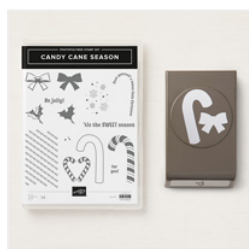

Price: £4.25

[Dark Old Olive
Stampin' Blends
Marker - 144573](#)

Price: £4.25

[Ivory Stampin'
Blends Marker -
144606](#)

Price: £4.25

[Dark Daffodil
Delight Stampin'
Blends Marker -
144585](#)

Price: £4.25

[Stampin' Blends
Crumb Cake
Combo Pack -
144601](#)

Price: £8.50

[Dark Smoky Slate
Stampin' Blends
Marker - 145055](#)

Price: £4.25

[Candy Cane
Season
Photopolymer
Bundle - 149927](#)

Price: £29.50

[Poppy Parade
Classic Stampin'
Pad - 147050](#)

Price: £10.25