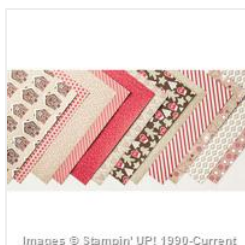

Price: \$14.00

[Crumb Cake 8-1/2"
X 11" Cardstock -
120953](#)

Price: \$14.00

[Whisper White 8-
1/2" X 11"
Cardstock -
100730](#)

Price: \$9.75

[Red Glimmer
Paper - 121790](#)

Price: \$5.00

[Gold Foil Sheets -
132622](#)

Price: \$5.00

[Candy Cane Lane
Designer Series
Paper - 141981](#)

Price: \$11.00

[Real Red 3/4" \(1.9
Cm\) Stitched Edge
Ribbon - 141984](#)

Price: \$8.50

[Holly Textured
Impressions
Embossing Folder
- 141634](#)