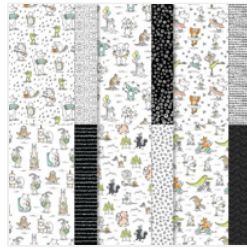

# Supply List

Peggy Murwin

815-653-2216

[peggymurwin@comcast.net](mailto:peggymurwin@comcast.net)

[www.stampwithpeggy.com](http://www.stampwithpeggy.com)

[Circle Sayings  
Photopolymer  
Stamp Set  
\(English\) - 161348](#)

Price: \$24.00

[Zoo Crew 12" X  
12" \(30.5 X 30.5  
Cm\) Designer  
Series Paper -  
161304](#)

Price: \$12.50

[Lemon Lime Twist  
8-1/2" X 11"  
Cardstock -  
144245](#)

Price: \$14.00

[Basic Black 8-1/2"  
X 11" Cardstock -  
121045](#)