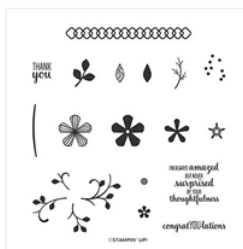

Supply List

Susan Jackson
3867170750

justpeachystamping@gmail.com
<https://justpeachystamping.com>

[Peaceful Poppies
Designer Series
Paper - 151324](#)

Price: \$11.50

[Painted Poppies
Cling Stamp Set -
151599](#)

Price: \$23.00

[Thoughtful Blooms
Photopolymer
Stamp Set
\(English\) - 152290](#)

Price: \$0.00

[Calypso Coral 3/8"
\(1 Cm\) Satin
Ribbon - 148804](#)

Price: \$6.00

[Calypso Coral
Stampin' Blends
Markers Combo
Pack - 144045](#)