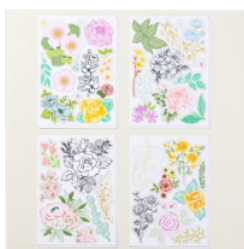

# Supply List

Mary Blocher

360-509-7839

[lennyandmary1@msn.com](mailto:lennyandmary1@msn.com)

[www.maryblocher.stampinup.net](http://www.maryblocher.stampinup.net)

Shy Shamrock 8-1/2" X 11" Cardstock - 163795

Price: \$11.50

Basic White 8-1/2" X 11" Cardstock - 159276

Price: \$13.00

Fully Flowering Mix & Match Ephemera Pack - 163762

Price: \$8.00

Saying Something Mix & Match Ephemera Pack (English) - 163761

Price: \$8.00