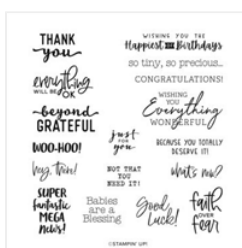

Charming
Sentiments
Photopolymer
Stamp Set
(English) - 159985

Price: $23.00