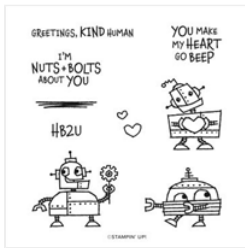

Supply List

Emma Goddard

07764 477436

coastalcrafter@googlemail.com

www.coastalcrafter.com

[Nuts & Bolts Cling Stamp Set - 157650](#)

Price: £20.00

[Sweet Talk 12" X 12" \(30.5 X 30.5 Cm\) Designer Series Paper - 157616](#)