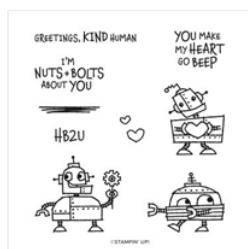

# Supply List

Emma Goddard  
07764 477436

[coastalcrafter@googlemail.com](mailto:coastalcrafter@googlemail.com)

[www.coastalcrafter.com](http://www.coastalcrafter.com)

[Nuts & Bolts Cling Stamp Set - 157650](#)

**Sale: £14.00**

Price: £20.00

[Sweet Talk 12" X 12" \(30.5 X 30.5 Cm\) Designer Series Paper - 157616](#)

**Sale: £4.30**

Price: £10.75

[Layering Circles Dies - 151770](#)

**Sale: £19.80**

Price: £33.00