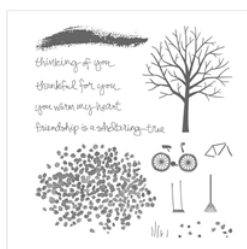

# Supply List

Michelle Quinno  
[shellsq922@comcast.net](mailto:shellsq922@comcast.net)  
<http://michellequinno.stampinup.net>

[Sheltering Tree  
Photopolymer  
Stamp Set -  
137163](#)

Price: \$25.00

[Cherry On Top  
Designer Series  
Paper Stack -  
138443](#)