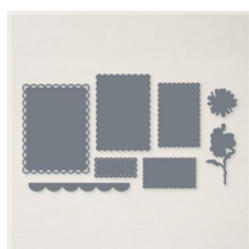

Soft Succulent 8-
1/2" X 11"
Cardstock -
155776

Daffodil Delight 8-
1/2" X 11"
Cardstock -
119683

Basic White 8-1/2"
X 11" Cardstock -
159276

Soft Succulent
Classic Stampin'
Pad - 155778

Scalloped
Contours Dies -
155560