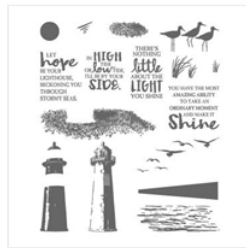

Supply List

Mary Bush

stampwithmarybush@yahoo.com
www.stampinthesand.stampinup.net

[Waterfront
Photopolymer
Stamp Set \(En\) -
146386](#)

Price: \$17.00

[High Tide
Photopolymer
Stamp Set \(En\) -
143006](#)