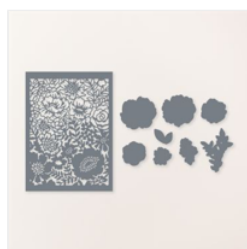

Supply List

Julie Gilson

734-536-0802

julie48188@gmail.com

WWW.STAMPINGALA.COM

[Two-Tone Flora Photopolymer Stamp Set - 160844](#)

Price: \$23.00

[Two-Tone Flora Dies - 159181](#)

Sale: \$19.50

Price: ~~\$39.00~~

[Two-Tone Flora Bundle \(English\) - 160414](#)

Price: \$55.75

[Go To Greetings Cling Stamp Set \(English\) - 158763](#)

Price: \$24.00

[Boho Blue Classic Stampin' Pad - 161650](#)