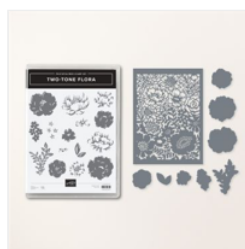

Supply List

Julie Gilson

734-536-0802

julie48188@gmail.com

WWW.STAMPINGALA.COM

[Two-Tone Flora Photopolymer Stamp Set - 160844](#)

Price: \$23.00

[Two-Tone Flora Dies - 159181](#)

Sale: \$19.50

Price: ~~\$39.00~~

[Two-Tone Flora Bundle \(English\) - 160414](#)

Price: \$55.75

[Go To Greetings Cling Stamp Set \(English\) - 158763](#)

Price: \$24.00

[Boho Blue Classic Stampin' Pad - 161650](#)