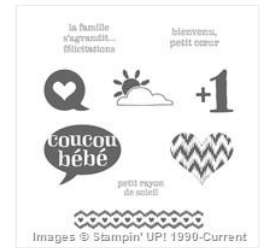

Supply List

Place Order
helene.legrand@live.fr

Images © Stampin' UP! 1990-Current

[Sweet Dreams Designer Series Paper - 137782](#)

Price: 13,25 €

Images © Stampin' UP! 1990-Current

[Baby Bumblebee Wood Stamp - 137153](#)

Price: 9,95 €

Images © Stampin' UP! 1990-Current

[Sweet Dreams Designer Buttons - 137857](#)

Price: 6,95 €

Images © Stampin' UP! 1990-Current

[Sweet Dreams Designer Washi Tape - 137787](#)

Price: 9,50 €

Images © Stampin' UP! 1990-Current

[Petit Rayon De Soleil Clear Stamp Set \(French\) - 138524](#)

Price: 20,95 €

Images © Stampin' UP! 1990-Current

[Simply Pressed Clay - 130685](#)

Price: 8,50 €

Images © Stampin' UP! 1990-Current

[Alphanumeric Simply Pressed Clay Mold - 137854](#)