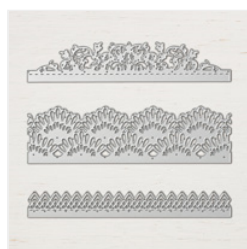

Supply List

Mary Bush

stampwithmarybush@yahoo.com
www.stampinthesand.stampinup.net

[Painted Seasons Bundle - 150349](#)

Price: \$0.00

[Delicate Lace Dies - 147053](#)

Price: \$29.00

[Stitched Shapes Dies - 145372](#)

Price: \$30.00

[Whisper White 3/8" Classic Weave Ribbon - 144159](#)

Price: \$7.00

[Pearl Basic Jewels - 144219](#)

Price: \$6.00

[Pool Party 8-1/2" X 11" Cardstock - 122924](#)

Price: \$14.00

[Whisper White 8-1/2" X 11" Cardstock - 100730](#)