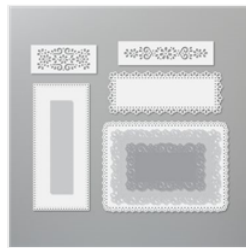

To A Wild Rose Supply List

Krista Wilson
(951) 515-5460

kristahere@hotmail.com
StampingWithKrista.com

[To A Wild Rose
Photopolymer
Stamp Set \(En\) -
149452](#)

Sale: \$23.40

Price: ~~\$26.00~~

[Ornate Layers
Dies - 152726](#)

Sale: \$29.60

Price: ~~\$37.00~~

[Elegant Faceted
Gems - 152464](#)

Sale: \$3.00

Price: ~~\$7.50~~

[Mossy Meadow 8-
1/2" X 11"
Cardstock -
133676](#)

Price: \$11.50

[Basic White 8-1/2"
X 11" Cardstock -
159276](#)