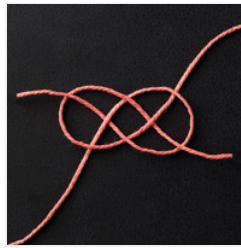

[Calypso Coral
Thick Baker'S
Twine - 138412](#)

Price: $3.50