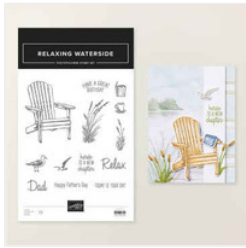

Waterside Retreat DSP Fish Supply List

Susie Wood
(641) 660-2537

ds52wood@gmail.com
www.susiewood.stampinup.net

[Relaxing Waterside Photopolymer Stamp Set \(English\) - 167922](#)

Price: \$20.00

[Waterside Retreat 12" X 12" \(30.5 X 30.5 Cm\) Designer Series Paper - 167920](#)

Price: \$13.00

[Azure Afternoon 8-1/2" X 11" Cardstock - 161719](#)

Price: \$14.00

[Blueberry Bushel 8-1/2" X 11" Cardstock - 146968](#)

Price: \$14.00

[Basic White 8-1/2" X 11" Cardstock - 166780](#)

Price: \$14.00