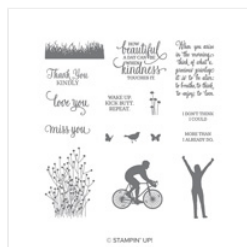

Supply List

Kim Quade
4026177955

kimgskards@gmail.com
www.kimplayswithpaper.com

[Stamparatus - 146276](#)

Price: \$49.00

[Enjoy Life Photopolymer Stamp Set - 148190](#)

Price: \$25.00

[Itty Bitty Greetings Clear-Mount Stamp Set - 146667](#)

Price: \$36.00

[Itty Bitty Greetings Wood-Mount Stamp Set - 146664](#)

Price: \$48.00

[In Color 2018-2020 6" X 6" \(15.2 X 15.2 Cm\) Designer Series Paper - 146963](#)

Price: \$11.00

[Basic Black 8-1/2" X 11" Cardstock - 121045](#)