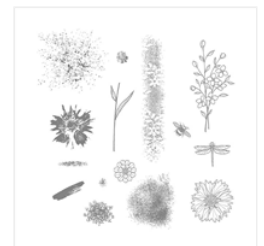

[Touches Of
Texture Clear-
Mount Stamp Set -
143251](#)

Price: $57.00