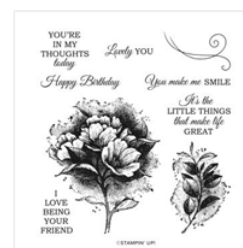

[Calming Camellia Host Cling Stamp Set (English) - 158117](#)

Price: $24.00