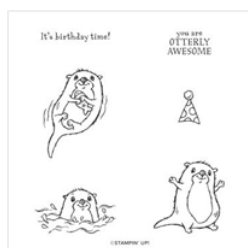

[Awesome Otters Cling Stamp Set (English) - 158087](#)

Price: $0.00