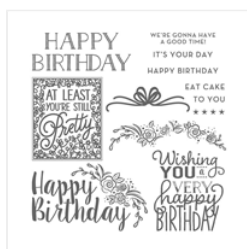

Supply List

Place Order
susanitell@gmail.com

[Big On Birthdays
Photopolymer
Stamp Set -
142877](#)

Price: \$27.00

[Pick A Pattern
Designer Series
Paper - 144163](#)

Price: \$11.00

[Stampin' Trimmer -
126889](#)

Price: \$30.00

[Emerald Envy 8-
1/2" X 11"
Cardstock -
141415](#)

Price: \$8.00

[Whisper White 8-
1/2" X 11" Thick
Cardstock -
140272](#)

Price: \$8.25

[Emerald Envy 5/8"
Crinkled Seam
Binding Ribbon -
144190](#)