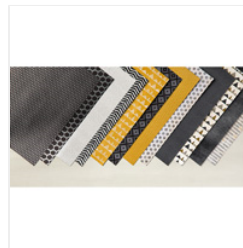

Mini Treat Bag
Thinlits Dies -
137547

Price: \$40.00

Basic Black
Archival Stampin'
Pad - 140931

Price: \$7.00

Basic Black 8-1/2"
X 11" Cardstock -
121045

Price: \$9.25

Whisper White 8-
1/2" X 11"
Cardstock -
100730

Price: \$9.75

Urban
Underground
Designer Washi
Tape - 142787

Price: \$5.00

Urban
Underground
Specialty Designer
Series Paper -
142783

Price: \$13.00

Metallic Enamel
Shapes - 141678

Price: \$7.00

Brights Enamel
Shapes - 141680