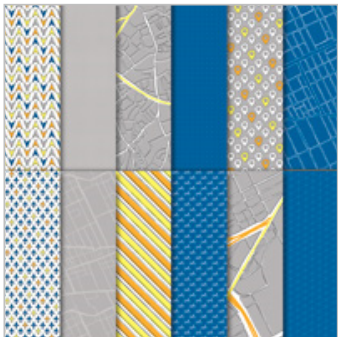

\$19.25

Animal Expedition
Designer Series

Paper

146902

\$19.25

Best Route Designer
Series Paper

146897

\$19.25

Petal Promenade
Designer Series

Paper

146913

\$19.25

Tranquil Textures
Designer Series

Paper

146331

\$19.25