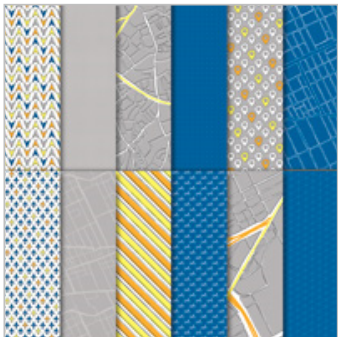

\$19.25

Animal Expedition  
Designer Series

Paper

146902

\$19.25

Best Route Designer  
Series Paper

146897

\$19.25

Petal Promenade  
Designer Series

Paper

146913

\$19.25

Tranquil Textures  
Designer Series

Paper

146331

\$19.25