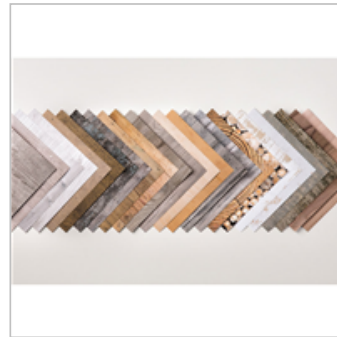

[Wood Textures Designer Series Paper Stack](#)

144177

\$15.00

[Night Of Navy 8-1/2" X 11" Cardstock](#)

100867

\$12.00

[Whisper White 8-1/2" X 11" Cardstock](#)

100730