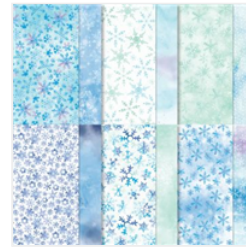

Price: \$26.00

[Mosaic Gusseted Cellophane Bags - 153509](#)

Price: \$7.00

[Snowflake Splendor Designer Series Paper - 153512](#)

Price: \$11.50

['Tis The Season 6" X 6" \(15.2 X 15.2 Cm\) Designer Series Paper - 153489](#)