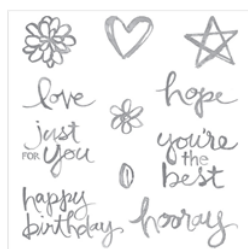

Supply List

Place Order
susanitell@gmail.com

[Watercolor Words
Photopolymer
Stamp Set -
138702](#)

Price: \$26.00

[Everyday Chic
Designer Series
Paper - 138445](#)

Price: \$11.00

[Watermelon
Wonder 8-1/2" X
11" Cardstock -
138334](#)