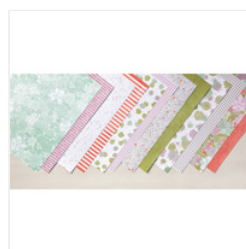

Supply List

Tami White

tami@stampwithtami.com

www.stampwithtami.com

[Basket Bunch
Photopolymer
Bundle - 144731](#)

Price: \$46.75

[Basket Bunch
Photopolymer
Stamp Set -
143186](#)

Price: \$21.00

[Basket Builder
Framelits Dies -
143228](#)

Price: \$31.00

[Succulent Garden
Designer Series
Paper - 142778](#)

Price: \$11.00

[6" X 6" \(15.2 Cm X
15.2 Cm\) Glimmer
Paper Assortment
Pack - 143831](#)

Price: \$0.00

[Crumb Cake 8-1/2"
X 11" Cardstock -
120953](#)

Price: \$14.00

[Soft Suede 8-1/2"
X 11" Cardstock -
115318](#)

Price: \$9.25

[Wild Wasabi 8-1/2"
X 11" Cardstock -
108641](#)

Price: \$8.00

[Whisper White 8-
1/2" X 11"
Cardstock -
100730](#)