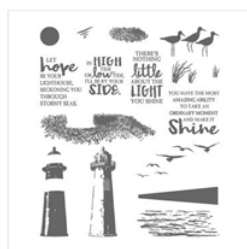

Supply List

Linda Fisher
336-260-2173

angelsofjoy@gmail.com

[Http://www.devotedstamper.com](http://www.devotedstamper.com)

[Mountain Air
Photopolymer
Stamp Set \(En\) -
151610](#)

Price: \$20.00

[High Tide
Photopolymer
Stamp Set \(En\) -
143006](#)

Price: \$26.00

[Timeless Tropical
Cling Stamp Set
\(En\) - 151497](#)

Price: \$23.00

[Shaded Spruce 8-
1/2" X 11"
Cardstock -
146981](#)

Price: \$14.00

[Seaside Spray 8-
1/2" X 11"
Cardstock -
150883](#)

Price: \$8.75