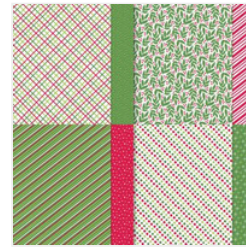

Price: \$20.00

[Real Red 8-1/2" X  
11" Cardstock -  
102482](#)

Price: \$14.00

[Basic White 8-1/2"  
X 11" Cardstock -  
159276](#)

Price: \$13.00

[Take A Bow 6" X  
6" \(15.2 X 15.2  
Cm\) Designer  
Series Paper -  
164309](#)

Price: \$12.50

[Real Red Classic  
Stampin' Pad -  
147084](#)

Price: \$11.00

[Petal Pink & White  
1/4" \(6.4 Mm\)  
Diagonal Trim  
Combo Pack -  
163417](#)

Price: \$10.00