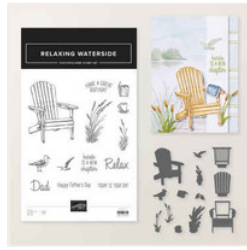

Supply List

Glenda Calkins

616-340-2406

glenda@thestampcamp.com

<https://stamp1.ink/shop>

[Waterside Retreat
12" X 12" \(30.5 X
30.5 Cm\) Designer
Series Paper -
167920](#)

Price: \$13.00

[Relaxing
Waterside Bundle
\(English\) - 167928](#)

Price: \$46.75

[Basic White 8-1/2"
X 11" Cardstock -
166780](#)

Price: \$14.00

[Misty Moonlight 8-
1/2" X 11"
Cardstock -
153081](#)

Price: \$14.00

[Misty Moonlight
Classic Stampin'
Pad - 153118](#)

Price: \$11.00