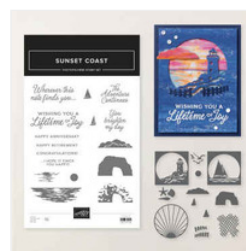

Price: \$17.00

[Frightfully Fun 12" X 12" \(30.5 X 30.5 Cm\) Designer Series Paper - 168168](#)

Price: \$13.00

[Oh My Fright Bundle \(English\) - 168176](#)

Price: \$47.50

[Sunset Coast Bundle \(English\) - 167781](#)

Price: \$55.75

[Basic Black 8-1/2" X 11" Cardstock - 121045](#)

Price: \$14.00

[Basic White 8-1/2" X 11" Cardstock - 166780](#)

Price: \$14.00

[Blueberry Bushel 8-1/2" X 11" Cardstock - 146968](#)

Price: \$14.00