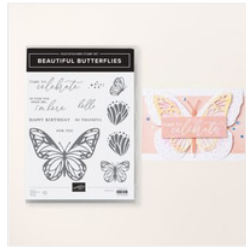

Brushed with Beauty Birthday Card

Supply List

Susie Wood
(641) 660-2537

ds52wood@gmail.com

www.susiewood.stampinup.net

[Stampin' Cut & Emboss Machine - 149653](#)

Price: \$140.00

[Beautiful Butterflies Photopolymer Stamp Set \(English\) - 164608](#)

Price: \$24.00

[Brushed With Beauty 12" X 12" \(30.5 X 30.5 Cm\) Designer Series Paper - 167082](#)

Price: \$12.50

[Petal Pink 8-1/2" X 11" Cardstock - 146985](#)

Price: \$14.00

[Calypso Coral 8-1/2" X 11" Cardstock - 122925](#)