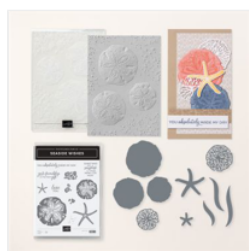

Supply List

Patti Dolan

patti@pspapercrafts.com

www.pspapercrafts.com

[Seaside Wishes Bundle \(English\) - 163498](#)

Price: \$47.50

[Countryside Corners Dies - 161471](#)

Price: \$28.00

[Soft Waves 3D Embossing Folder - 164695](#)

Price: \$11.00

[Beautiful Bokeh 6" X 6" \(15.2 X 15.2 Cm\) Designer Series Paper - 164607](#)

Price: \$12.50

[Gold Foil Sheets - 132622](#)

Price: \$5.00

[Balmy Blue 8-1/2" X 11" Cardstock - 146982](#)