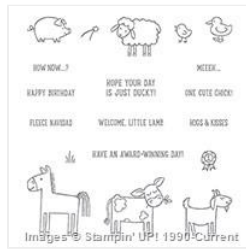

**Barnyard Babies
Clear-Mount
Stamp Set -
139328**

Price: \$19.00

**Barnyard Babies
Wood-Mount
Stamp Set -
138664**

Price: \$27.00

**Fabulous Four
Clear-Mount
Stamp Set -
134174**

Price: \$15.00

**Fabulous Four
Wood-Mount
Stamp Set -
134171**