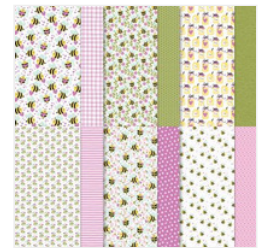

Price: \$21.00

[Meant To Bee Bundle \(English\) - 167243](#)

Price: \$49.50

[Bee Builder Punch - 162553](#)

Price: \$26.00

[Forever Plaid 3D Embossing Folder - 164049](#)

Price: \$12.00

[Cute As Can Bee 12" X 12" \(30.5 X 30.5 Cm\) Designer Series Paper - 166621](#)

Price: \$12.50

[Petunia Pop 12" X 12" \(30.5 X 30.5 Cm\) Two-Tone Cardstock - 166690](#)

Price: \$10.00

[Basic White 8-1/2" X 11" Cardstock - 159276](#)

Price: \$13.00

[Tuxedo Black Memento Ink Pad - 132708](#)