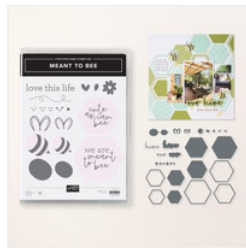

Be My Valentine - Sketch #15

Supply List

Marisa Alvarez
847 922-6795 call/text
marisa@kitchentablestamper.com
marisaalvarez.stampinup.net

[Bee My Valentine Photopolymer Stamp Set \(English\) - 162547](#)

Price: \$21.00

[Meant To Bee Bundle \(English\) - 167243](#)

Price: \$49.50

[Bee Builder Punch - 162553](#)

Price: \$26.00

[Forever Plaid 3D Embossing Folder - 164049](#)

Price: \$12.00

[Cute As Can Bee 12" X 12" \(30.5 X 30.5 Cm\) Designer Series Paper - 166621](#)

Price: \$12.50

[Petunia Pop 12" X 12" \(30.5 X 30.5 Cm\) Two-Tone Cardstock - 166690](#)

Price: \$10.00

[Basic White 8-1/2" X 11" Cardstock - 159276](#)

Price: \$13.00

[Tuxedo Black Memento Ink Pad - 132708](#)